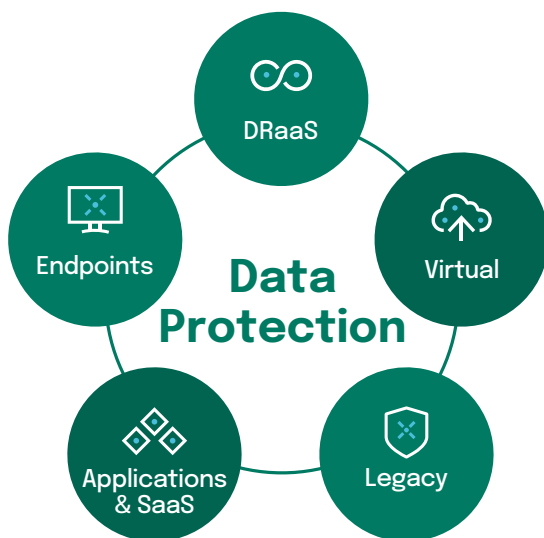

End-to-End Data Protection and Cyber Resilience

Secure your entire data and production environments

Defend sensitive data against cyber threats and ransomware

Control costs with a comprehensive data protection offering

Ability to manage complex on-premises and cloud environments without limits

Disaster recovery strategies. No data loss & no business disruption

Key Benefits

- Atempo combines Data **immutability**, **Air-Gap** and access **hardening** in order to mitigate cyber threats
- **Cost effective** with a all-in-one protection range offer. On-prem, Cloud, hybrid cloud
- **Avoid data loss** thanks to **advanced DR** and **business continuity** strategies
- Atempo provides **complete data protection coverage**: Endpoints, Physical & Virtual servers, Applications, Databases & Microsoft 365

Endpoints Backup

- Laptops, Desktops, Workstations and NAS
- Windows, Linux, macOS

Disaster Recovery

- Off-Site replication
- Immutable backup
- Off Line Backup
- One Click restart

Physical or Virtual Server Backup

- VMware / Windows / Linux / Nutanix / OpenStack

Microsoft 365 Backup

- Exchange / OneDrive / Sharepoint / Teams / OneNote
- Backup on Prem, Cloud, Tape
- Granular Restore

The Five Pillar Of Data Protection