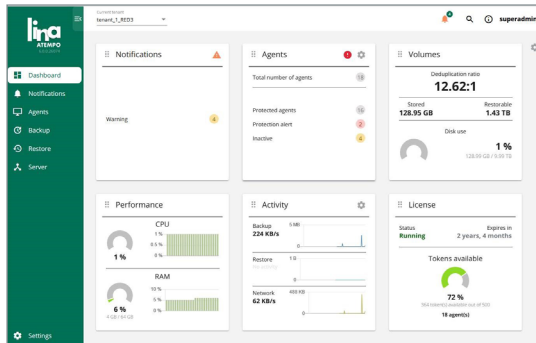

Continuous Data Protection for endpoints. Powered by a built in deduplication engine, Lina provide great backup performances even with slow bandwidth. Laptop on the go or desktop on site, Lina is able to backup all your data anytime, anywhere.

Atempo protects sensitive data against malicious attacks and cyber threat.

Endpoints

Apps

Cloud Storage

Tape

For more compatibility please consults:

Compatibles Storages
[atempo.com/ressources/](https://www.atempo.com/ressources/)

Contact an Atempo Expert
<https://www.atempo.com/products/tina-time-navigator-enterprise-solution-for-backup-and-recovery/#form>

Object Storage