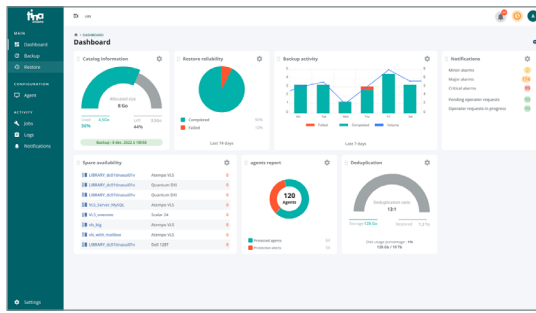

Apps & SaaS

Backup and restore all your apps and Microsoft 365 data Exchange, OneDrive, Sharepoint, Teams & OneNote

Endpoints

Continuous and deduplicated Data protection for all workstations. Autonomous and easy to use data restore

Sensitive Data Protection

- **Atempo does Respect the 3-2-1 Best Practice Solution**
Simply create on-site and offline copies with support of: Disk, Object, Tape and cloud targets
- **Immutable Backup against Ransomware**
Atempo provide combination between native encryption and immutable data to resist ransomware damages
- **Fast and Intuitive Restores**
Thanks to the Time Navigation feature you can navigate the backup tree and granularly restore what you are looking for
- **Storage cost savings with Data Deduplication**
Built in deduplication engine for storage cost savings and bandwidth optimizations
- **Completely Protect Microsoft 365** from Mail to file: Exchange, OneDrive, SharePoint, Teams & OneNote